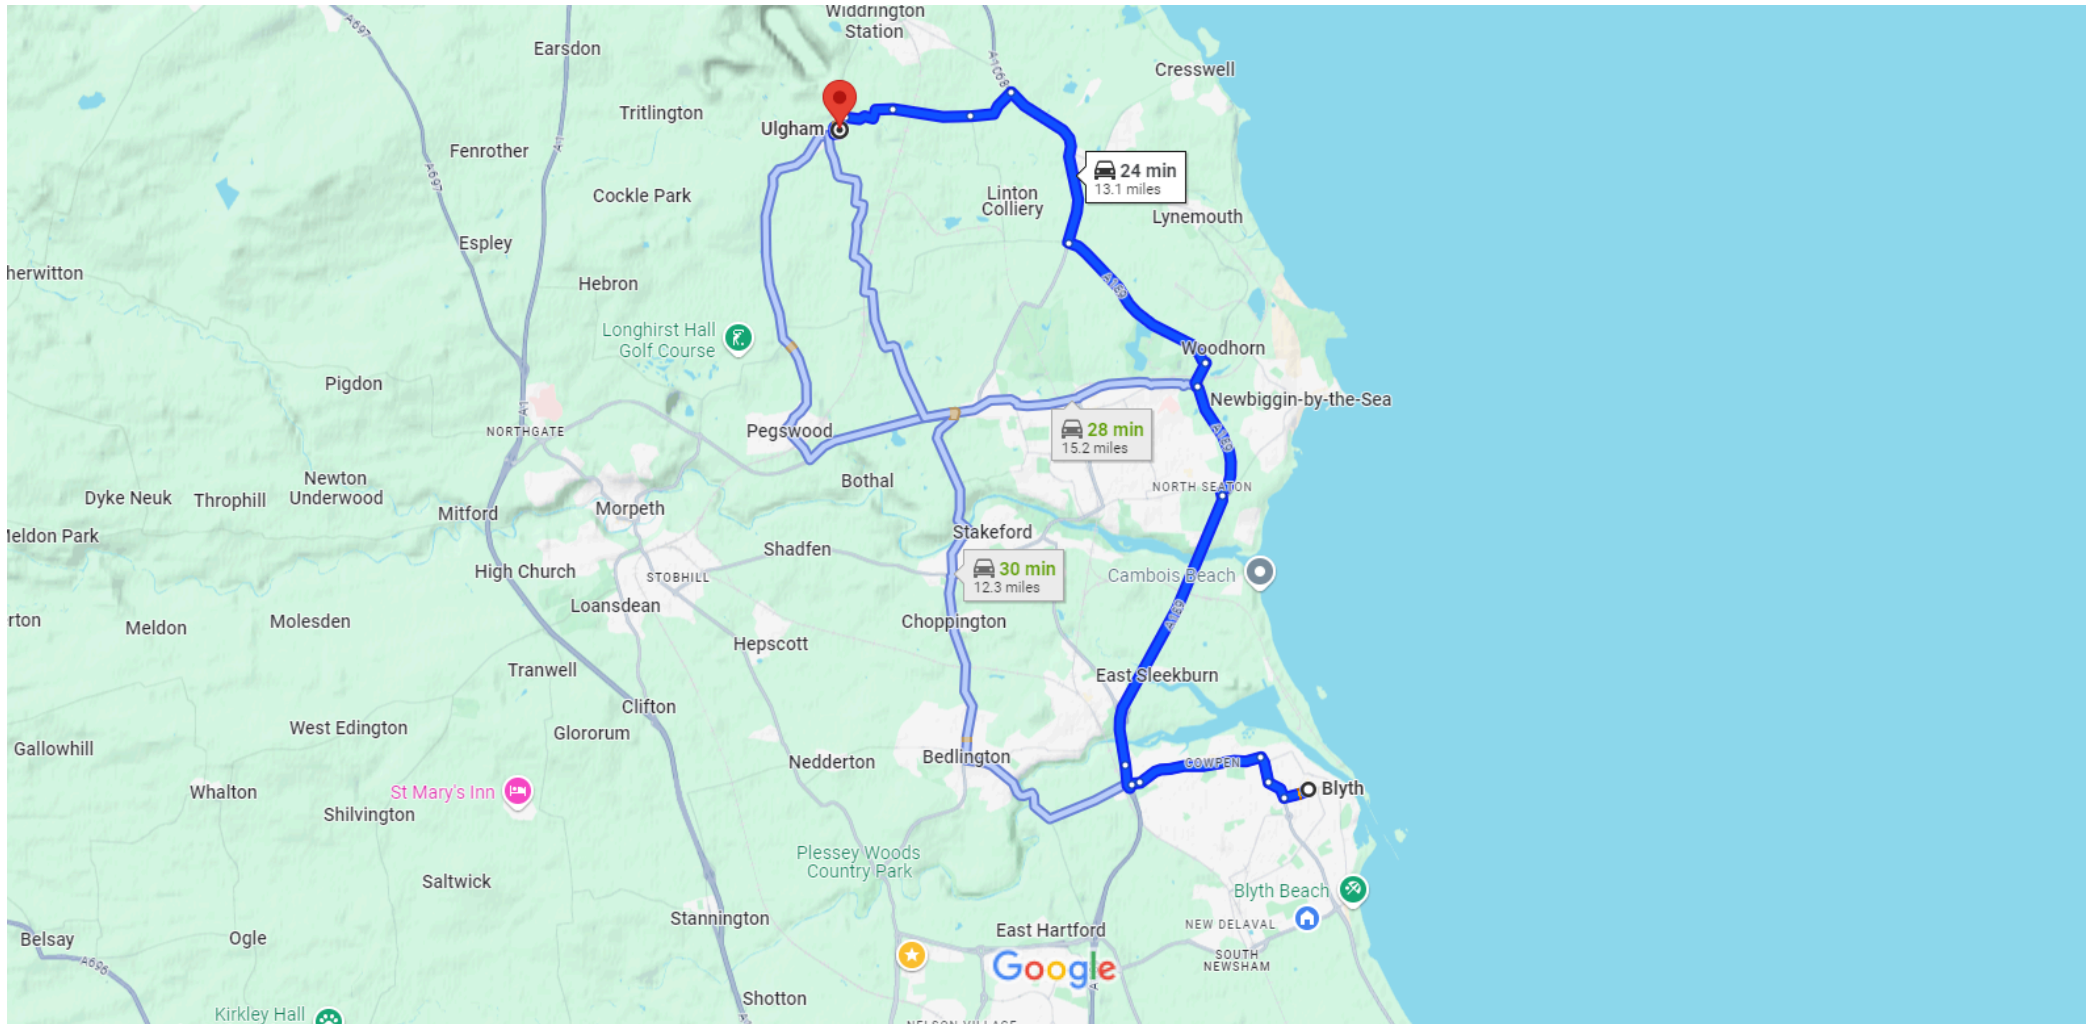

Google Maps Blyth to Ulgham, Morpeth

Drive 13.1 miles, 24 min

Map data ©2024 Google 2 km